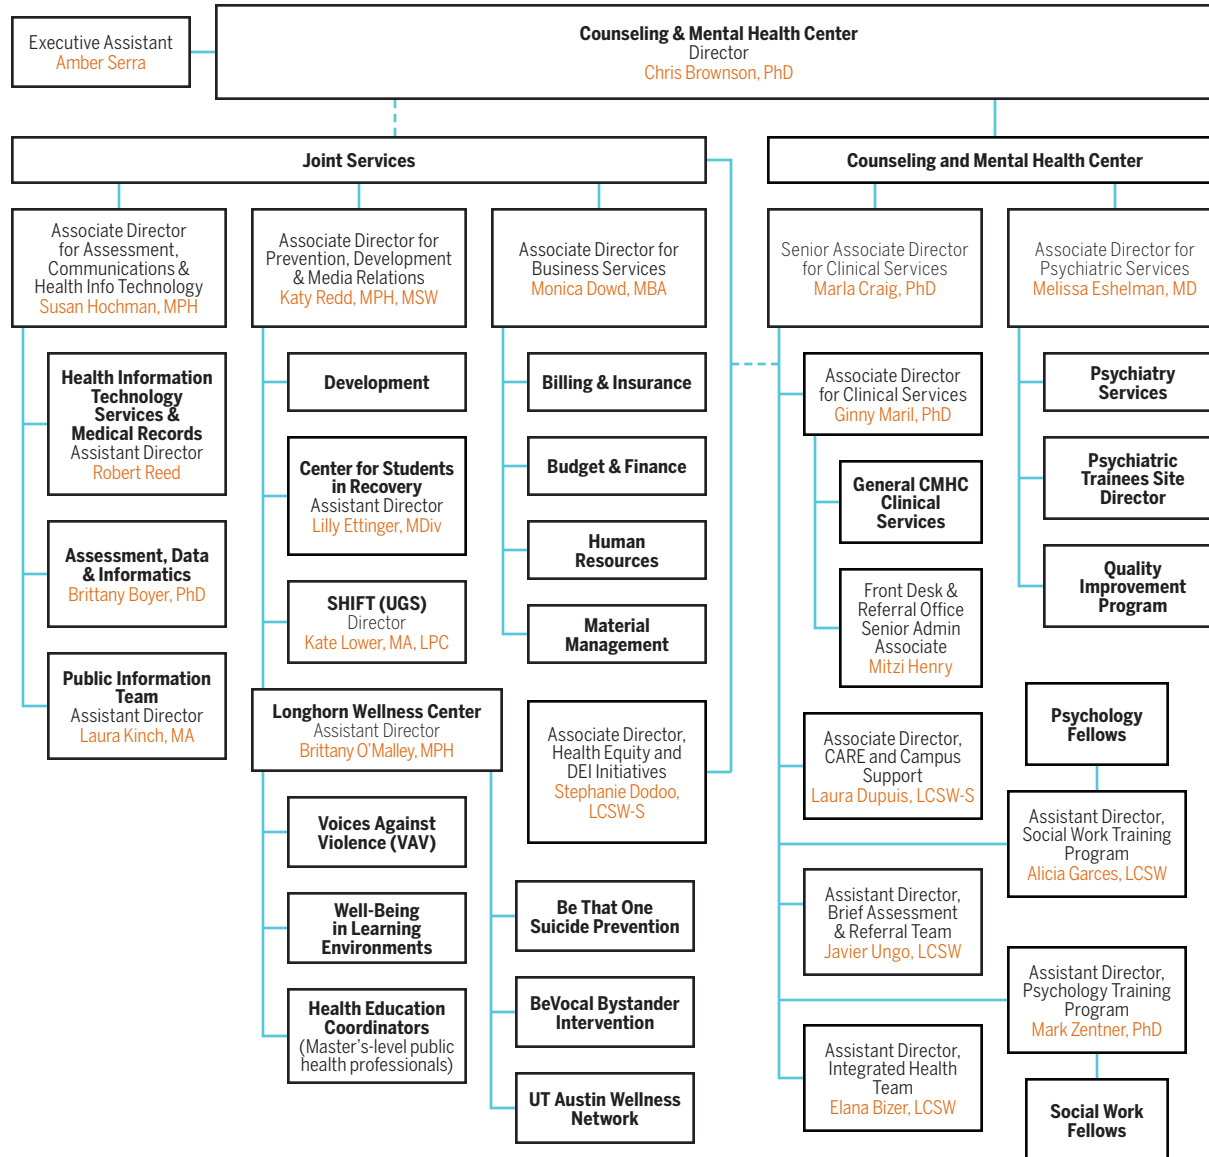

The University of Texas at Austin
Counseling and Mental Health Center
 Division of Student Affairs

CMHC ORGANIZATIONAL CHART